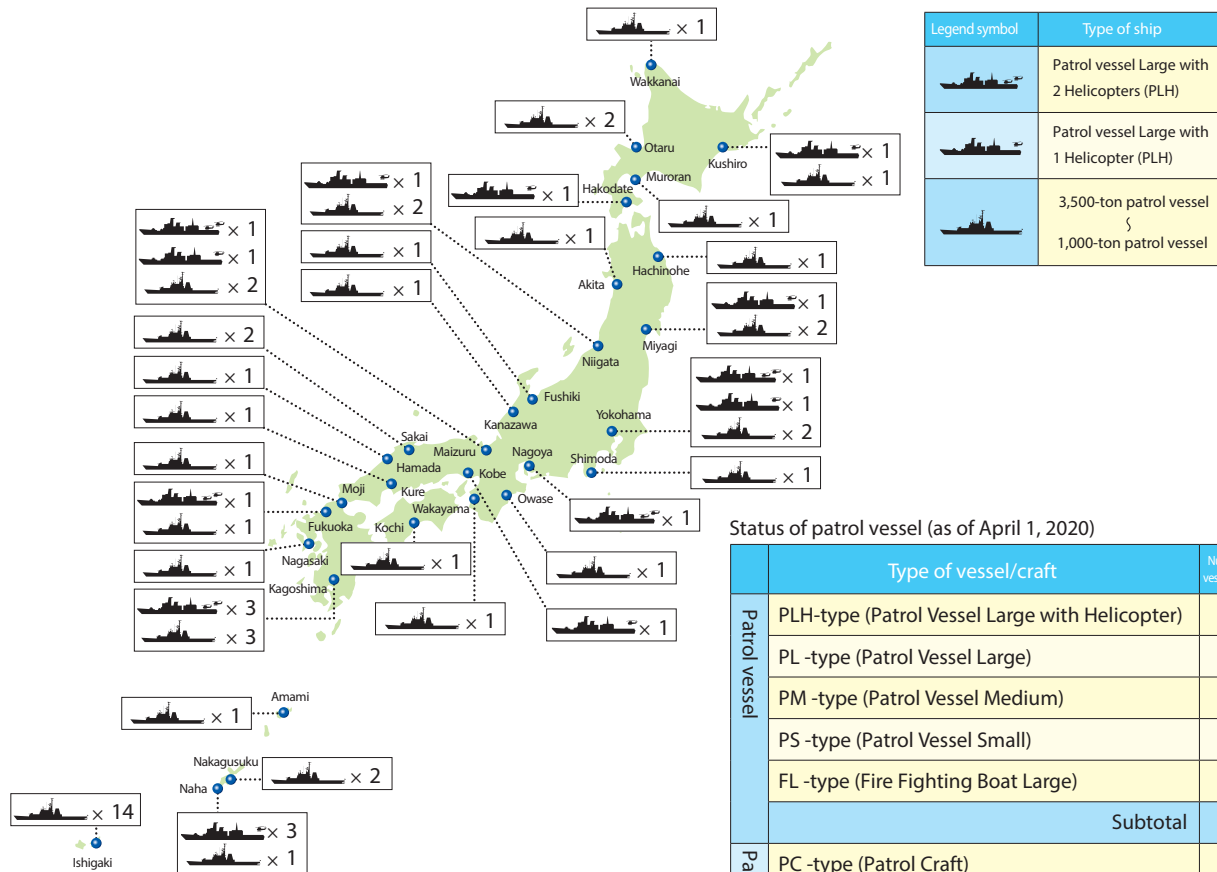

Deployment status of large patrol vessels (as of April 1, 2020)

Status of patrol vessel (as of April 1, 2020)

Type of vessel/craft		Number of vessels/craft
Patrol vessel	PLH-type (Patrol Vessel Large with Helicopter)	17
	PL -type (Patrol Vessel Large)	49
	PM -type (Patrol Vessel Medium)	38
	PS -type (Patrol Vessel Small)	36
	FL -type (Fire Fighting Boat Large)	1
Subtotal		141
Patrol craft	PC -type (Patrol Craft)	69
	CL -type (Craft Large)	169
	Subtotal	238
Total		379