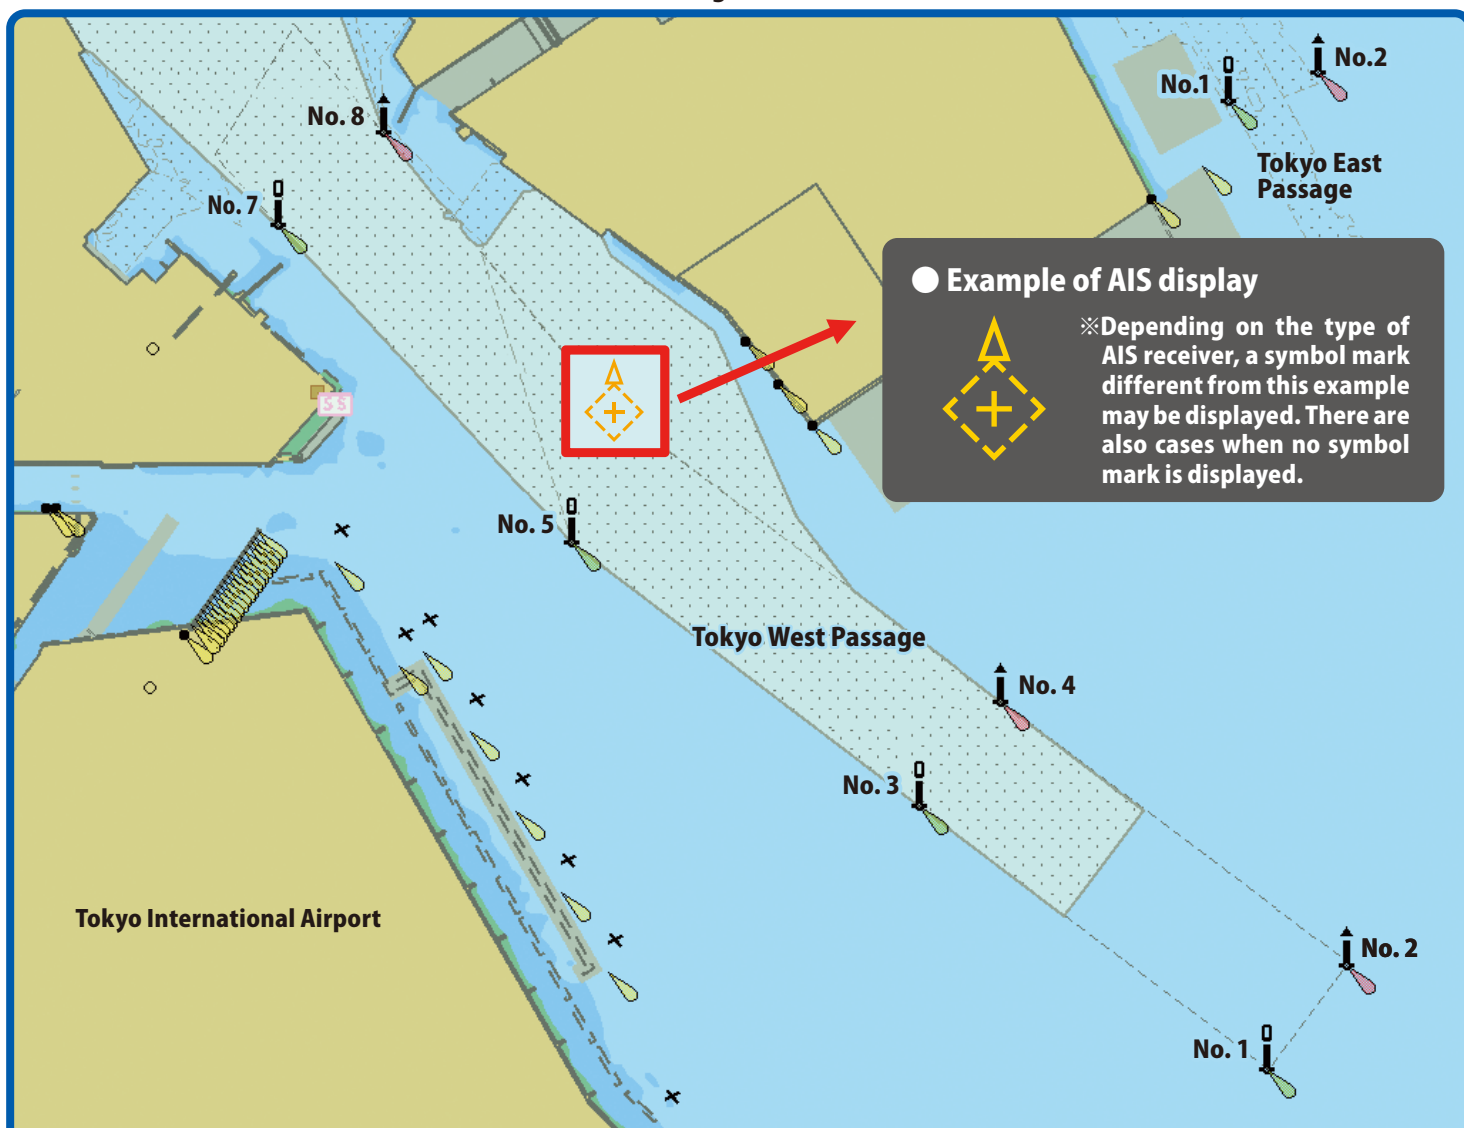

The No. 6 light beacon on the Tokyo West Passage will be changed to a virtual AIS Aid to Navigation.

On March 11, 2021 (alternative dates: March 12 – 16), the No. 6 light beacon on the Tokyo West Passage will be removed, and a virtual AIS in the same position will display a symbol mark.

AIS name : V/TOKYO-WEST-No6

● What is a virtual AIS Aid to Navigation?

This is an aid to navigation that displays a virtual symbol mark on navigation radars and digital nautical charts.

**The shape of the Tokyo West Passage will not change.
Pay attention to the course of your vessel while navigating!**